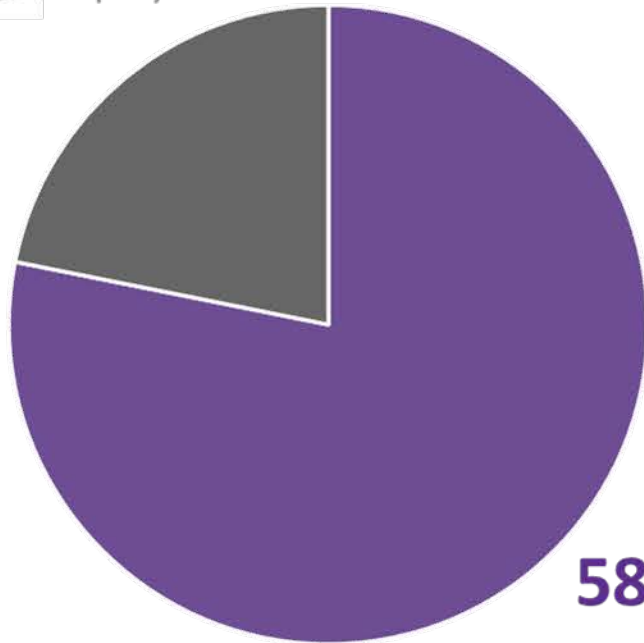

Microcredentials @ MC

746 total badges awarded

163 Employees

583 Students

90%

Acceptance Rate
Credly average is
67%

64%

Share Rate
Credly average is
47%

- Acceptance Rate is the percent of claimed credentials issued.
- Share Rate is the percentage of claimed credentials that have been shared on social media.
- Credly is an online platform that enables MC to issue, manage, and share digital credentials to recognize achievements, skills, and competencies.